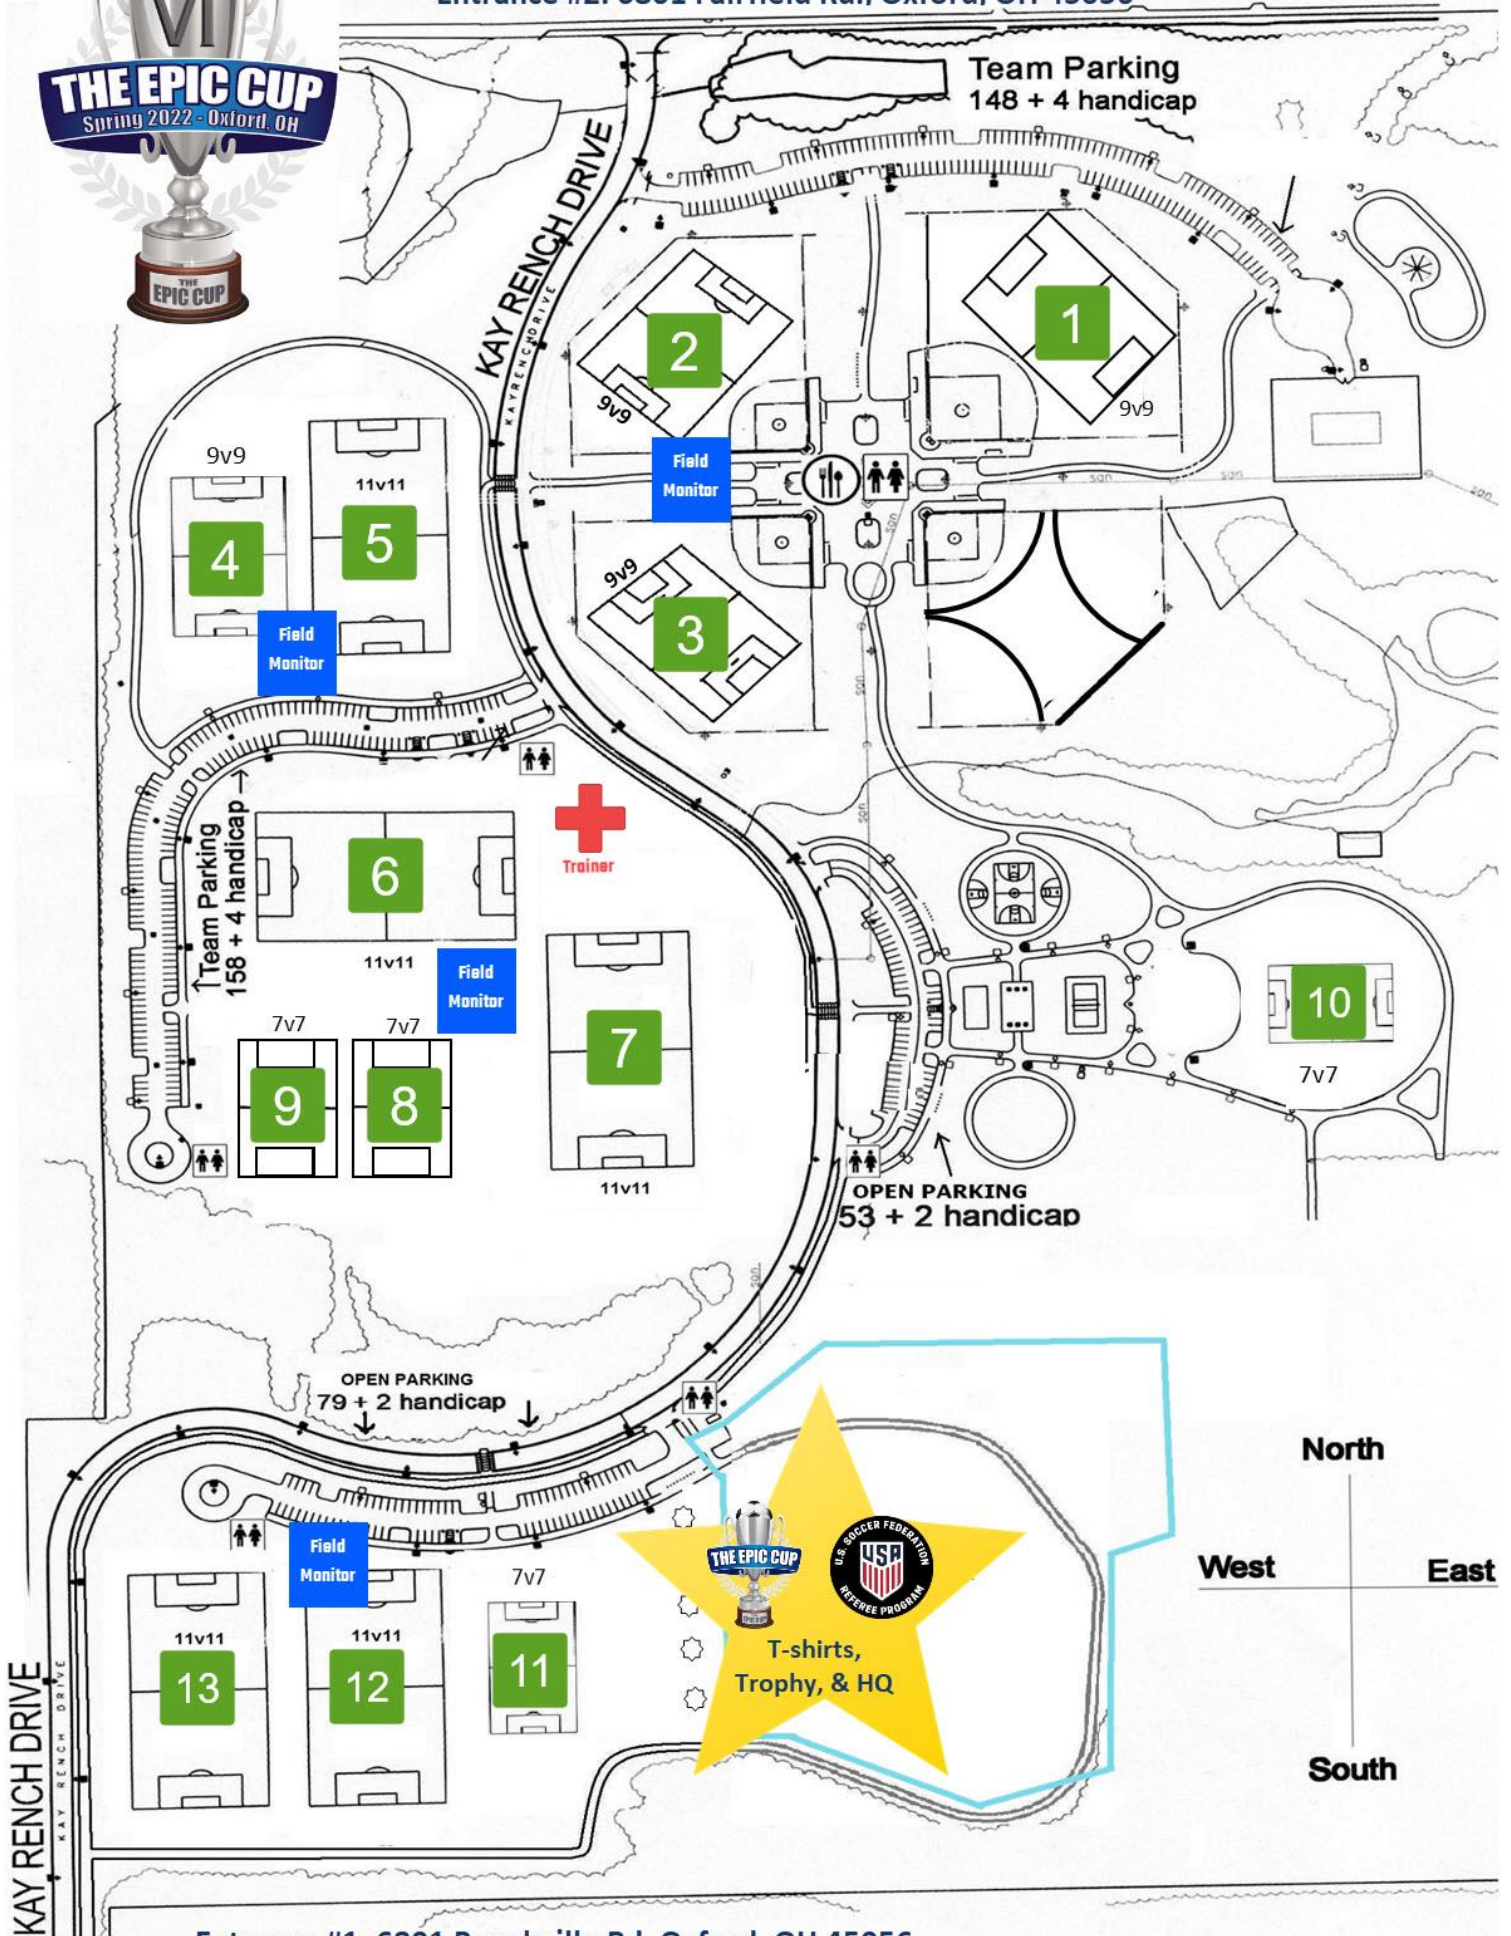

Fields and Parking

Games are played at [these three locations in Oxford, OH](#):

- **Oxford Community Park (OCP)**, home of the best grass fields in the Midwest. There are two entrances to OCP – [6801 Brookville Rd, 45056](#) and [6801 Fairfield Rd, 45056](#). OCP has 500+ paved parking spaces and parking on the west-side of Kay Rensch Drive. Sorry, no RV parking at OCP and no parking on Brookville Rd. or Fairfield Rd.
- **Leonard Howell Park (LHP)**, at [5100 Bonham Rd., 45056](#). We'll have 3 fields here.
- **Cook Field**, on the campus of Miami University at [501 E High St., 45056](#), will have three 11v11 turf fields. Parking is available in the parking lots and garage nearby, but unfortunately is not free.
- **Riverside Park**, located at [3969 Roundbottom Rd. 45244](#) in Cincinnati, used for a few Friday-night games.

Bathrooms

Well, there's the wooded area behind OCP field #10... but we recommend the real bathrooms at OCP in the center of fields 1-3, and by the pool near field #11. You'll also find strategically placed porta-potties within a short run of each field. Whew!

On-site Concessions

Coffee, Kona Ice, Kettle Corn, food trucks and the OCP concession stand in the center of fields 1-3 with burgers, dogs, and all the usual accoutrements are ready to satisfy your every craving and thirst.

The EPIC Cup 2022 at Oxford Community Park

Entrance #2: 6801 Fairfield Rd., Oxford, OH 45056

Entrance #1: 6801 Brookville Rd. Oxford, OH 45056